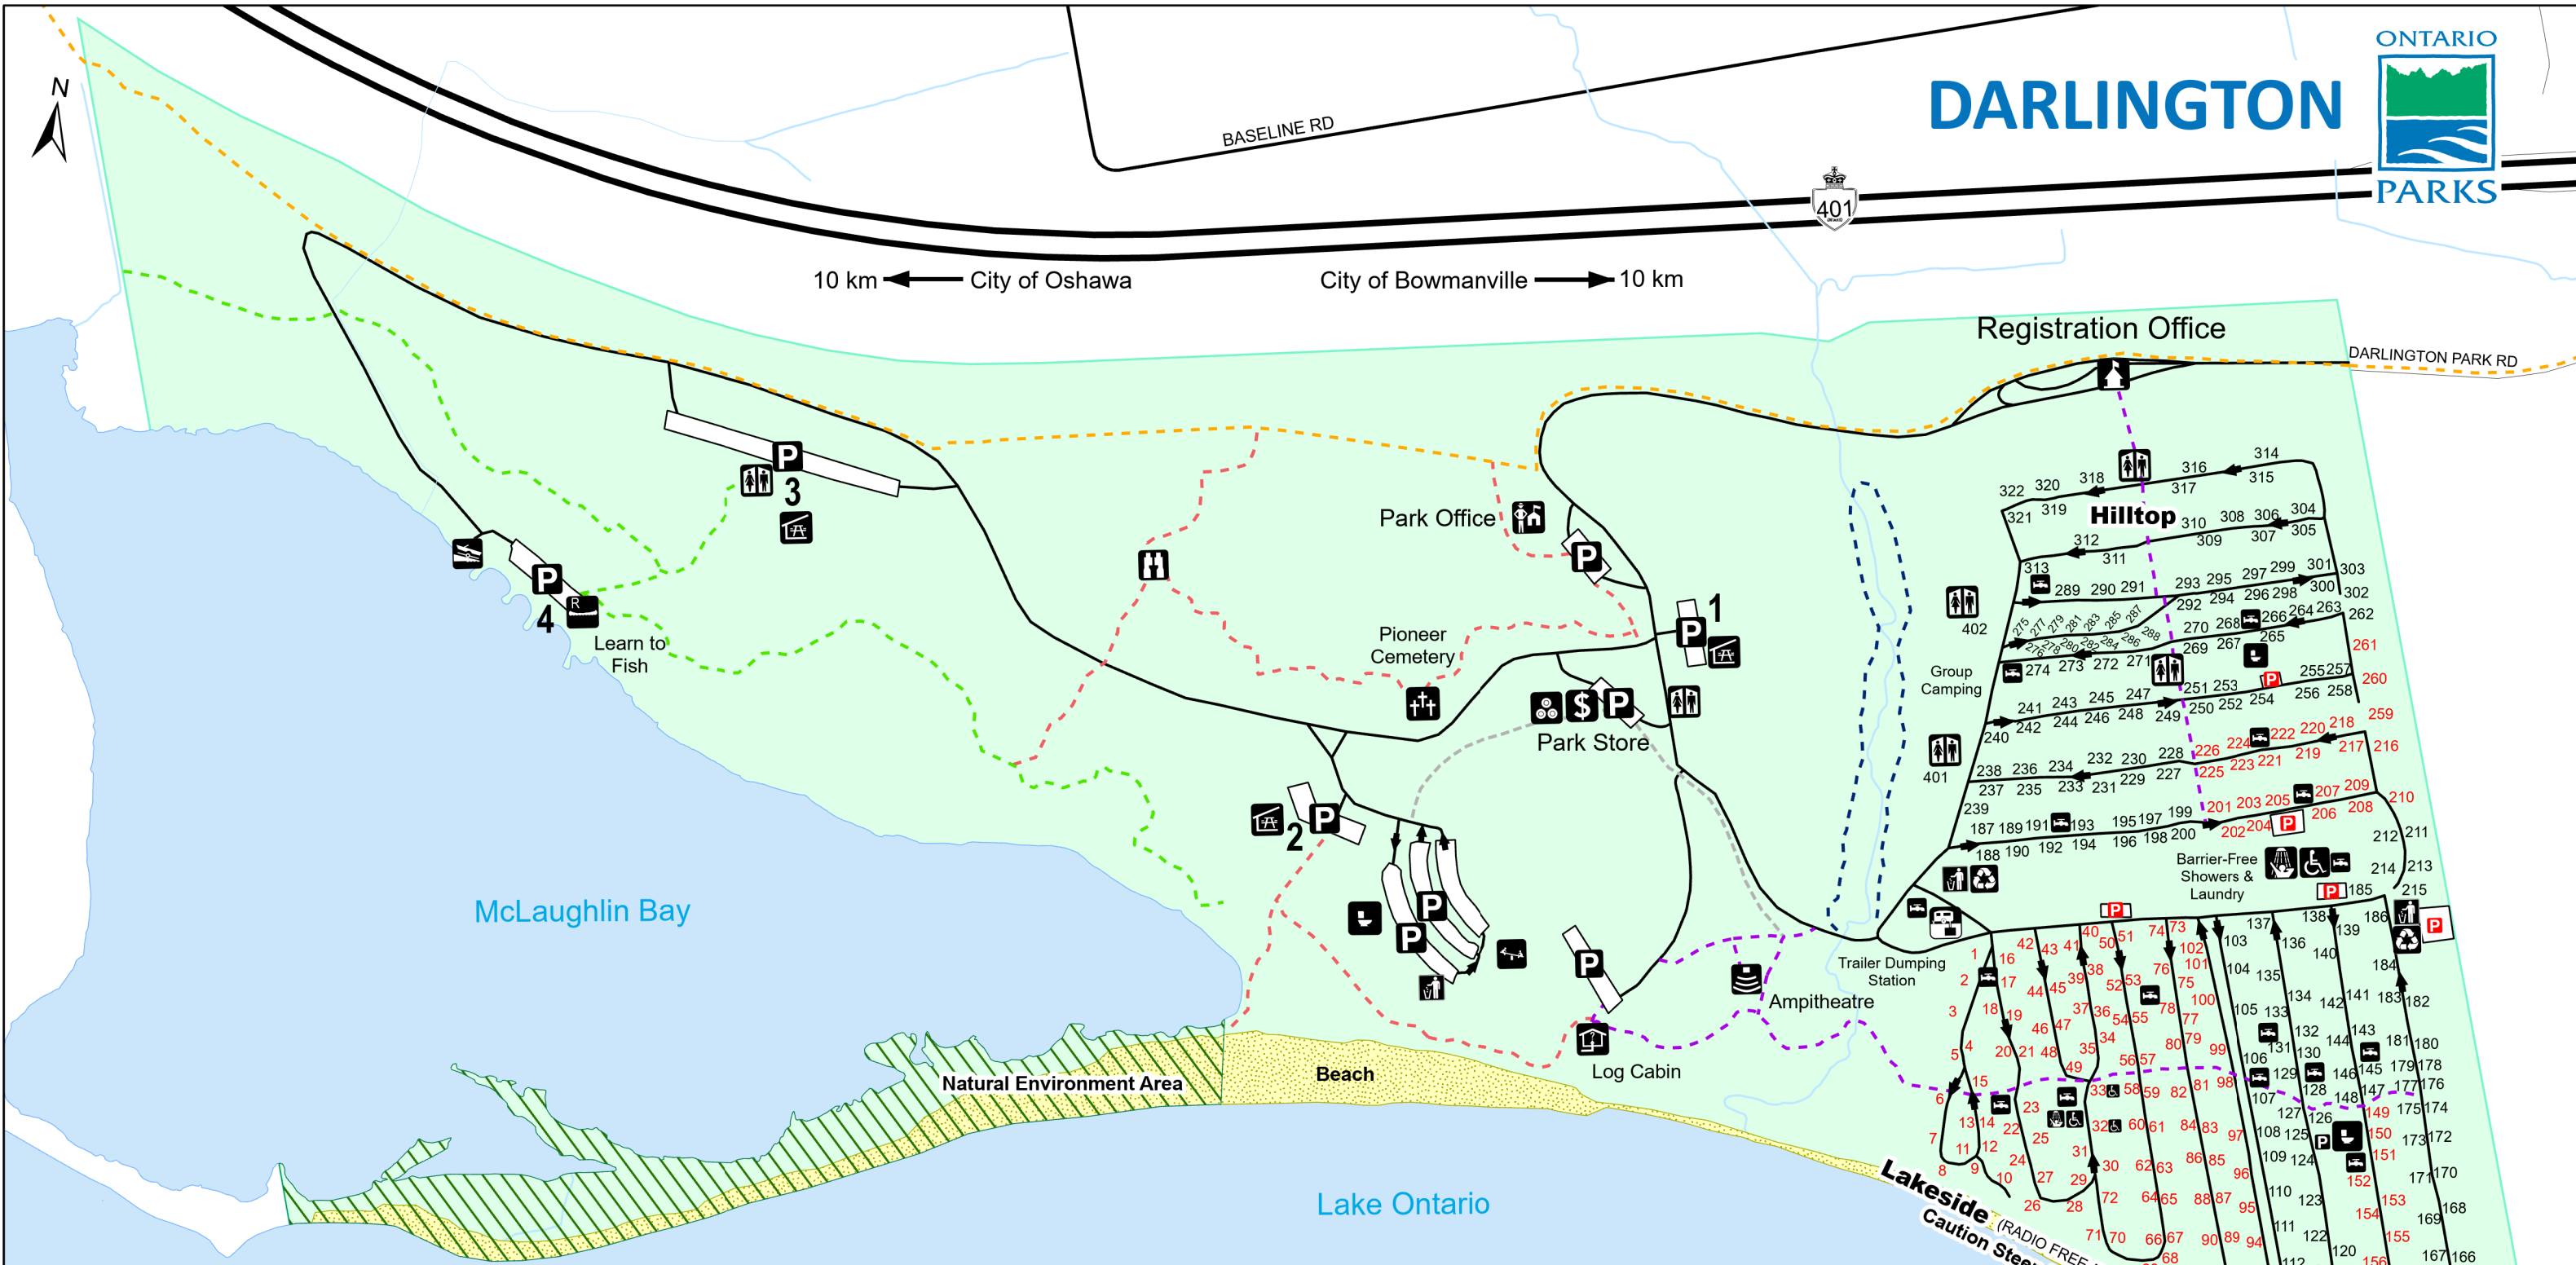

# CAMPSITES & FACILITIES

Legend					
000	Electrical Campsite		Comfort Station		Learn To Fish
000	Regular Campsite		Comfort Station With Showers		Park Office
	Accessible Feature / Barrier Free Location		Drop Toilet		Park Store
	Amphitheatre		Firewood		Parking
	Boat Launch		Garbage Disposal		Parking - Additional Vehicles
	Pioneer Cemetery		Picnic Shelter		Trailer Dumping Location
	Viewing Platform		Playground		Log Cabin
	Recycling		Water Tap		Park Store Trail
	Registration Office \ Gate House		Park Road		Burk Trail
	Park Boundary		Robinson Creek Trail		McLaughlin Bay Trail
			Waterfront Trail		Campground Trail

**Lakeside** (RADIO FREE AT ALL TIMES)  
Caution Steep Embankment

**Cliffside**