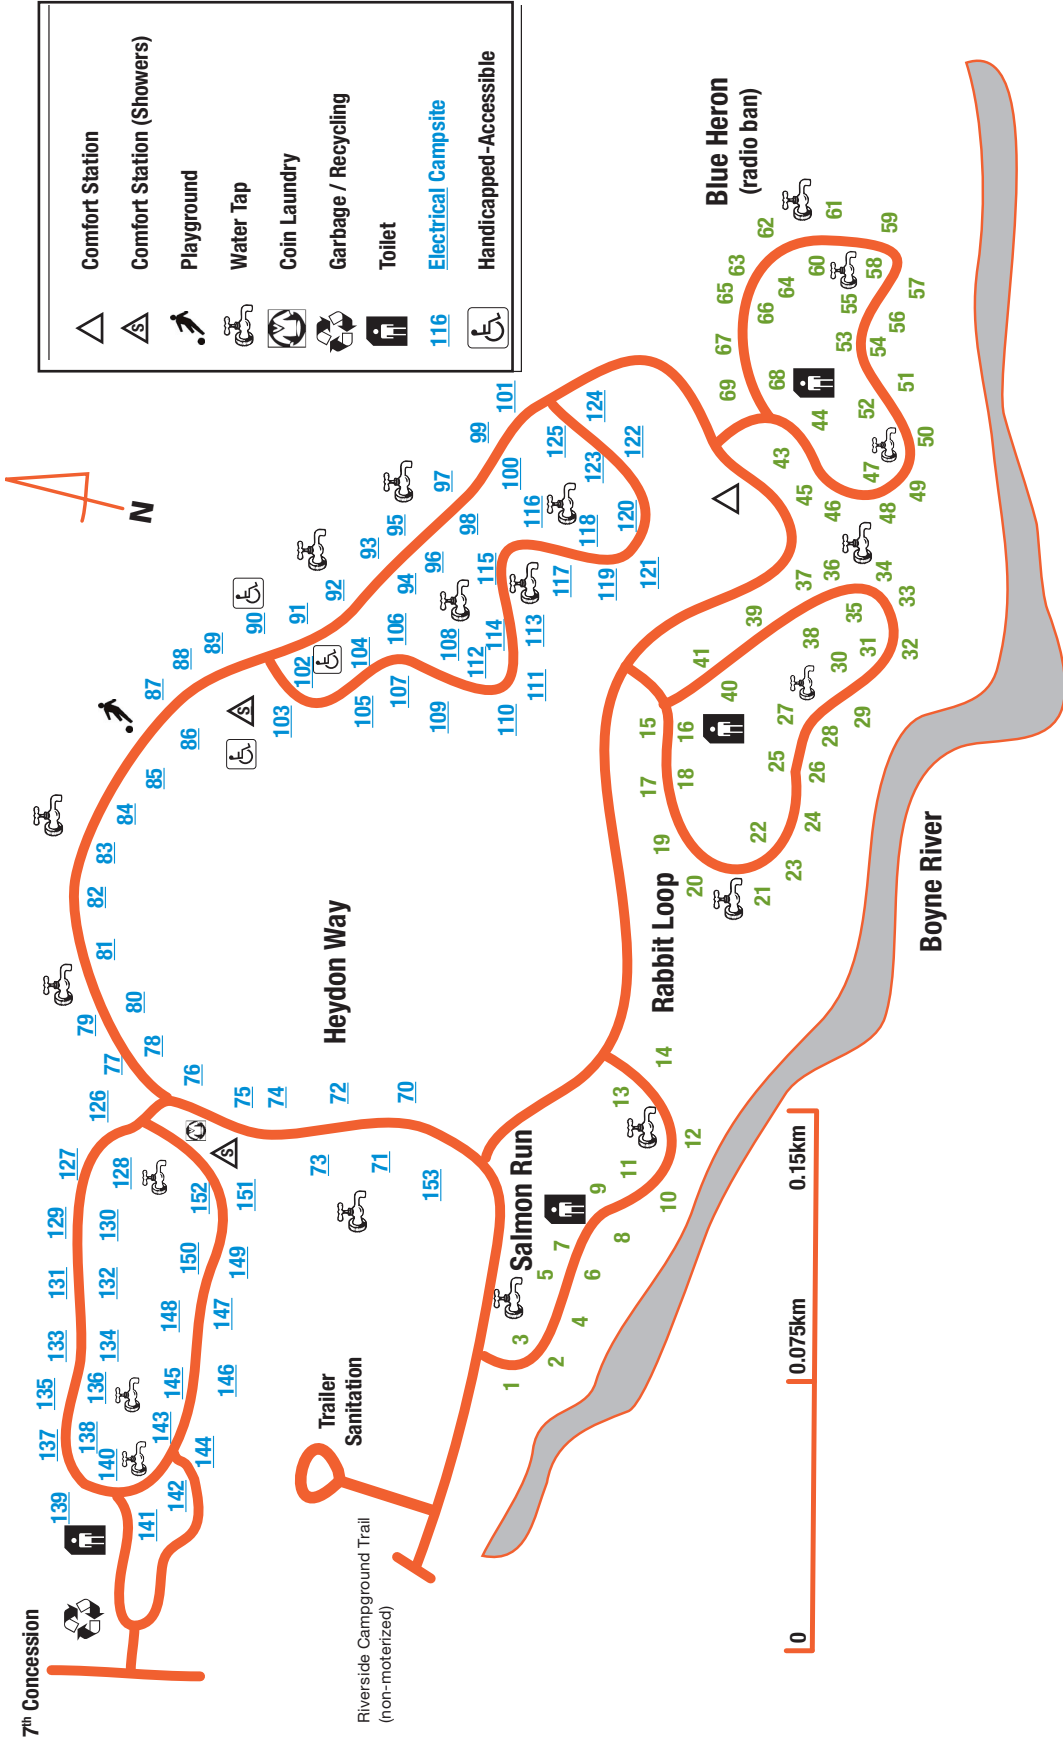

Riverside Campground

ATTENTION:

No washing dishes, clothing or body parts at these 'Drinking Water' ONLY taps.

COIN LAUNDRY
INSIDE THE PARK

Open 7 days/week
8AM – 10PM

Located at the entrance to West Side Campground

COMING BACK NEXT WEEK, LATER IN THE SUMMER OR NEXT YEAR?

Store your trailer at the park! Our rates are reasonable.

More information available at the gatehouse.