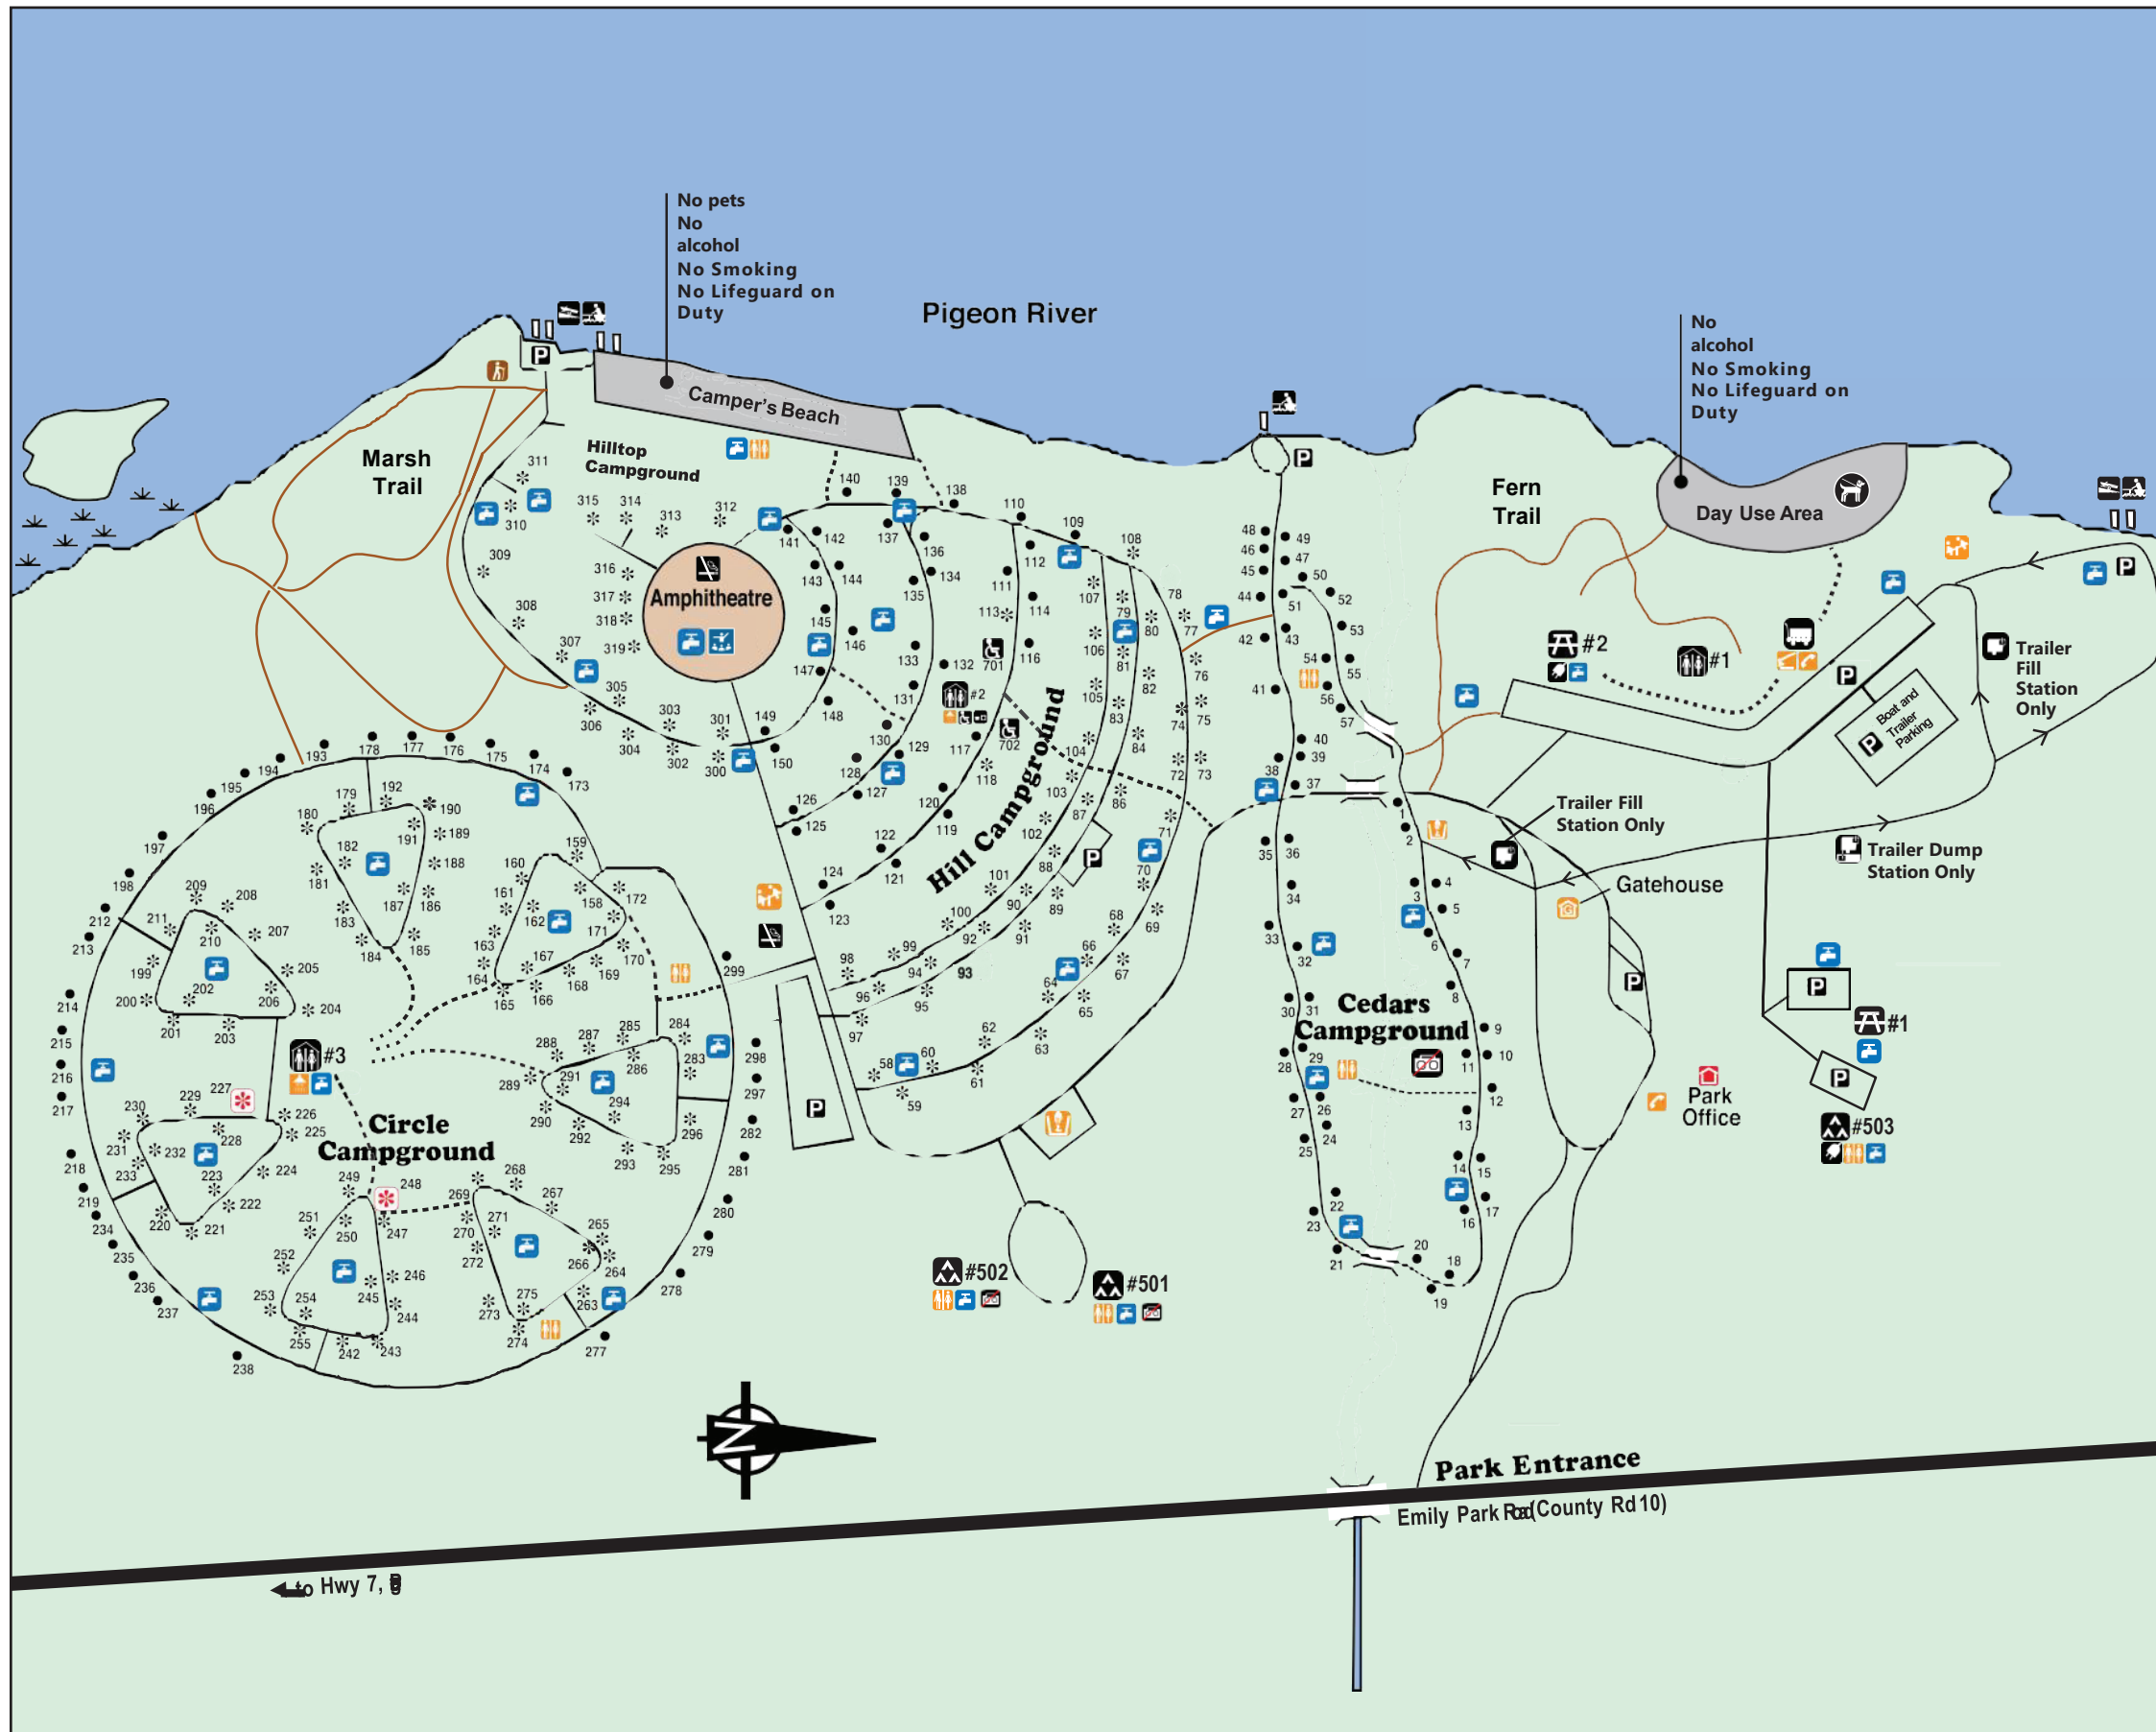

EMILY

- Legend**
- Regular Site
 - * Electrical Site
 - * 50 Amp Elec. Site
 - 🚻 Toilet
 - 🚽 Comfort Station
 - ♻️ Garbage/Recycling Centre
 - 💧 Drinking Water
 - 🗑️ Trailer Dump Station
 - 🚚 Trailer Fill Station
 - 🏢 Office
 - 📻 Radio Free (East Cedars Sites 1-36)
 - 🔥 Firewood
 - 🚤 Boat Launch
 - 🚤 Boat Dock
 - P Parking
 - 🛖 Picnic Shelter
 - 🛤️ Trail
 - 🏠 Group Camping
 - 🏠 Gatehouse
 - 🧺 Laundry
 - 🔌 Hydro
 - ☎️ Pay Phone
 - 🚿 Showers
 - 🏪 Store/Rentals
 - 🎡 Playground
 - Road
 - ⋯ Pathway
 - 🚭 No Smoking

For up-to-date park info right to your phone, like or follow us:

 /EmilyProvPark

  @emilyprovpark

MNR #4415
 ISSN 1911-0774
 978-1-4868-5191-1 (PRINT)
 (Print. 2021 ed.)
 © 2021 Government of Ontario
 Printed in Canada