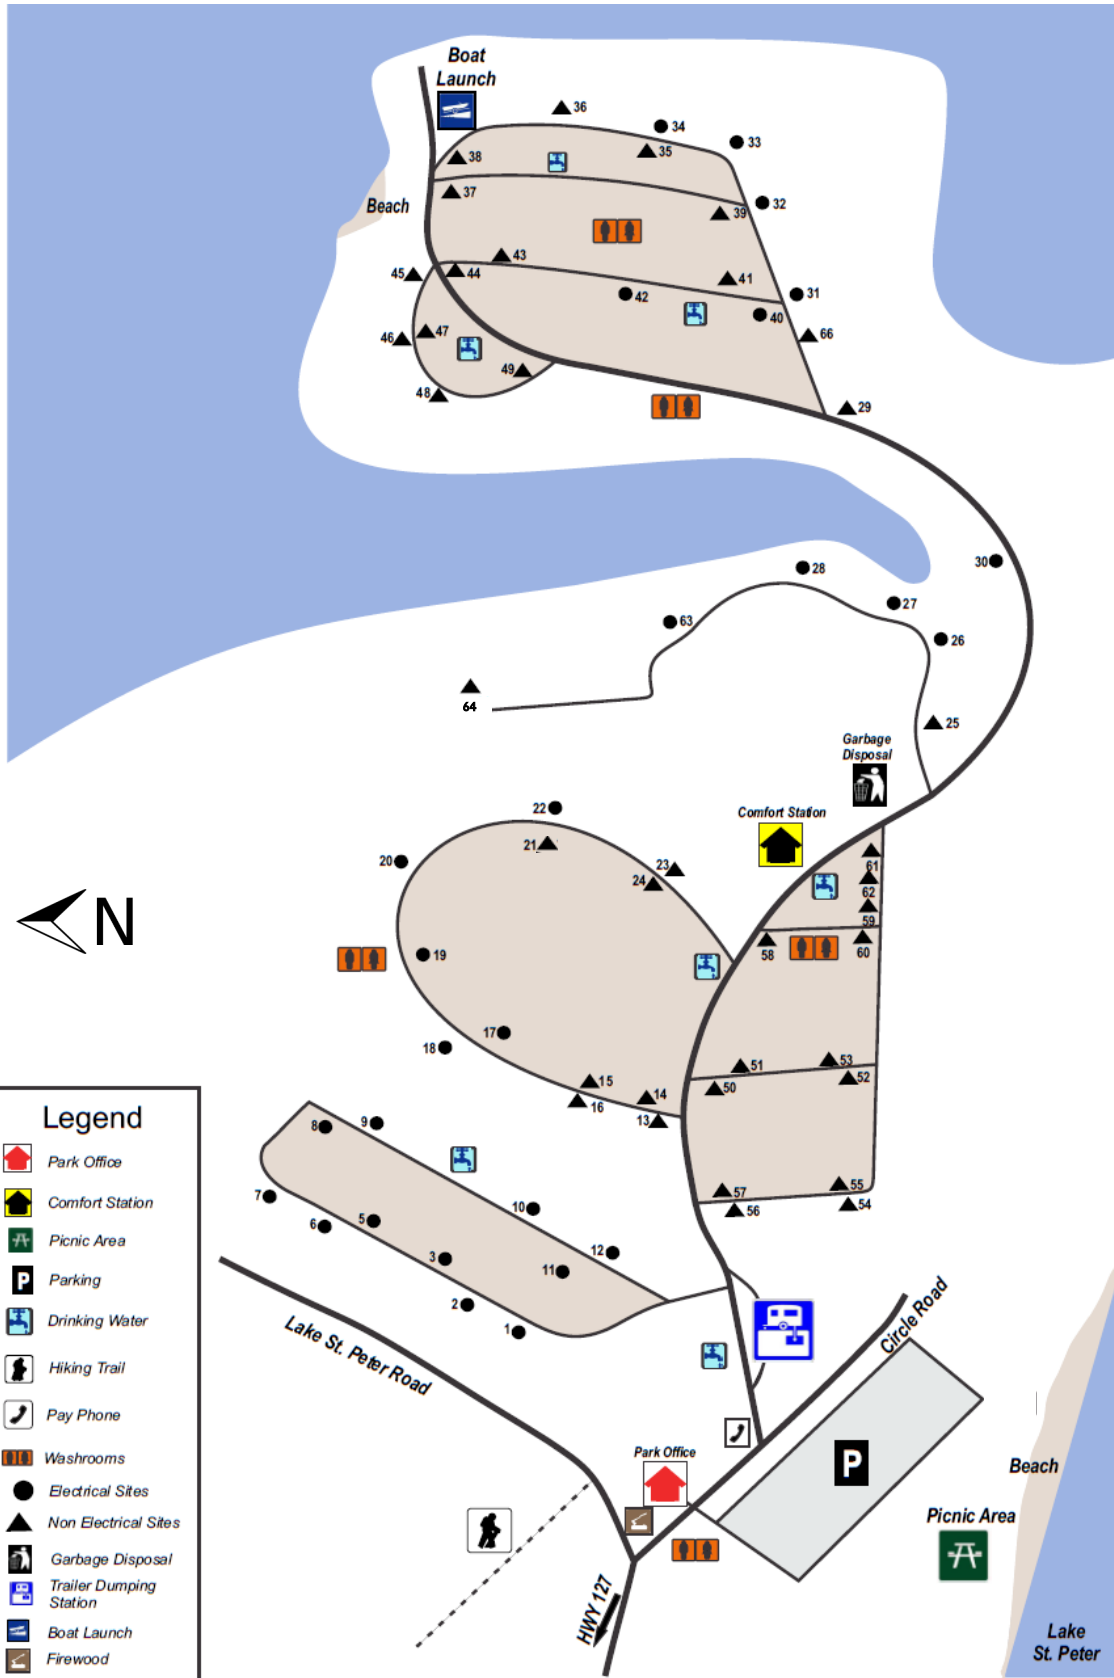

# Lake St. Peter

**Legend**

	Park Office
	Comfort Station
	Picnic Area
	Parking
	Drinking Water
	Hiking Trail
	Pay Phone
	Washrooms
	Electrical Sites
	Non Electrical Sites
	Garbage Disposal
	Trailer Dumping Station
	Boat Launch
	Firewood