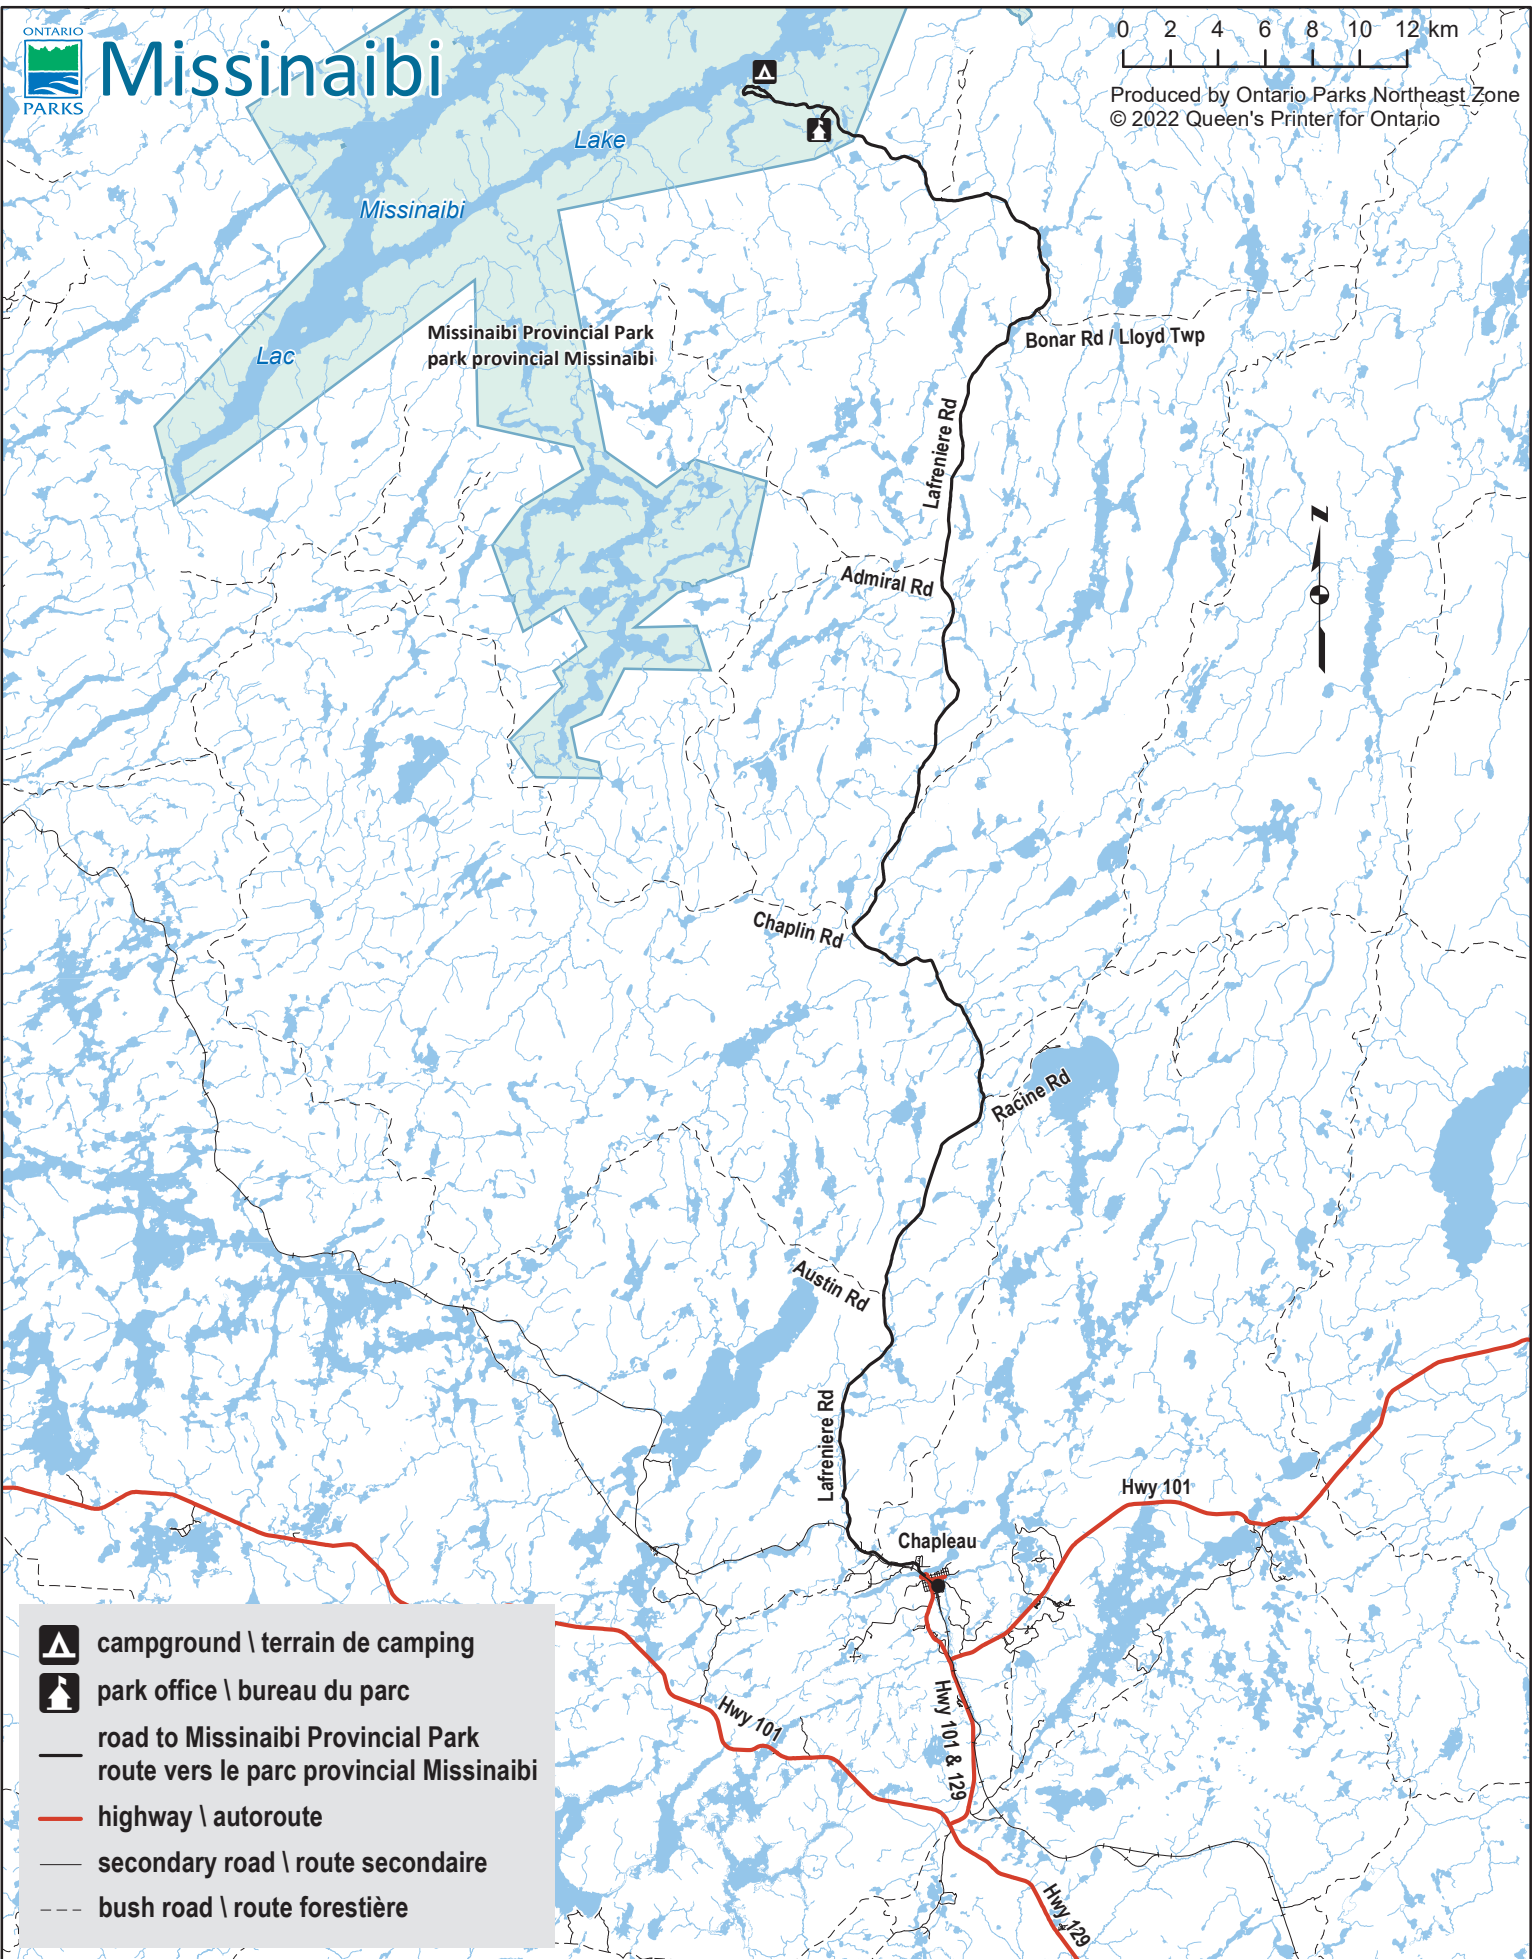

Missinaibi

0 2 4 6 8 10 12 km

Produced by Ontario Parks Northeast Zone
© 2022 Queen's Printer for Ontario

- campground \ terrain de camping
- park office \ bureau du parc
- road to Missinaibi Provincial Park
route vers le parc provincial Missinaibi
- highway \ autoroute
- secondary road \ route secondaire
- bush road \ route forestière