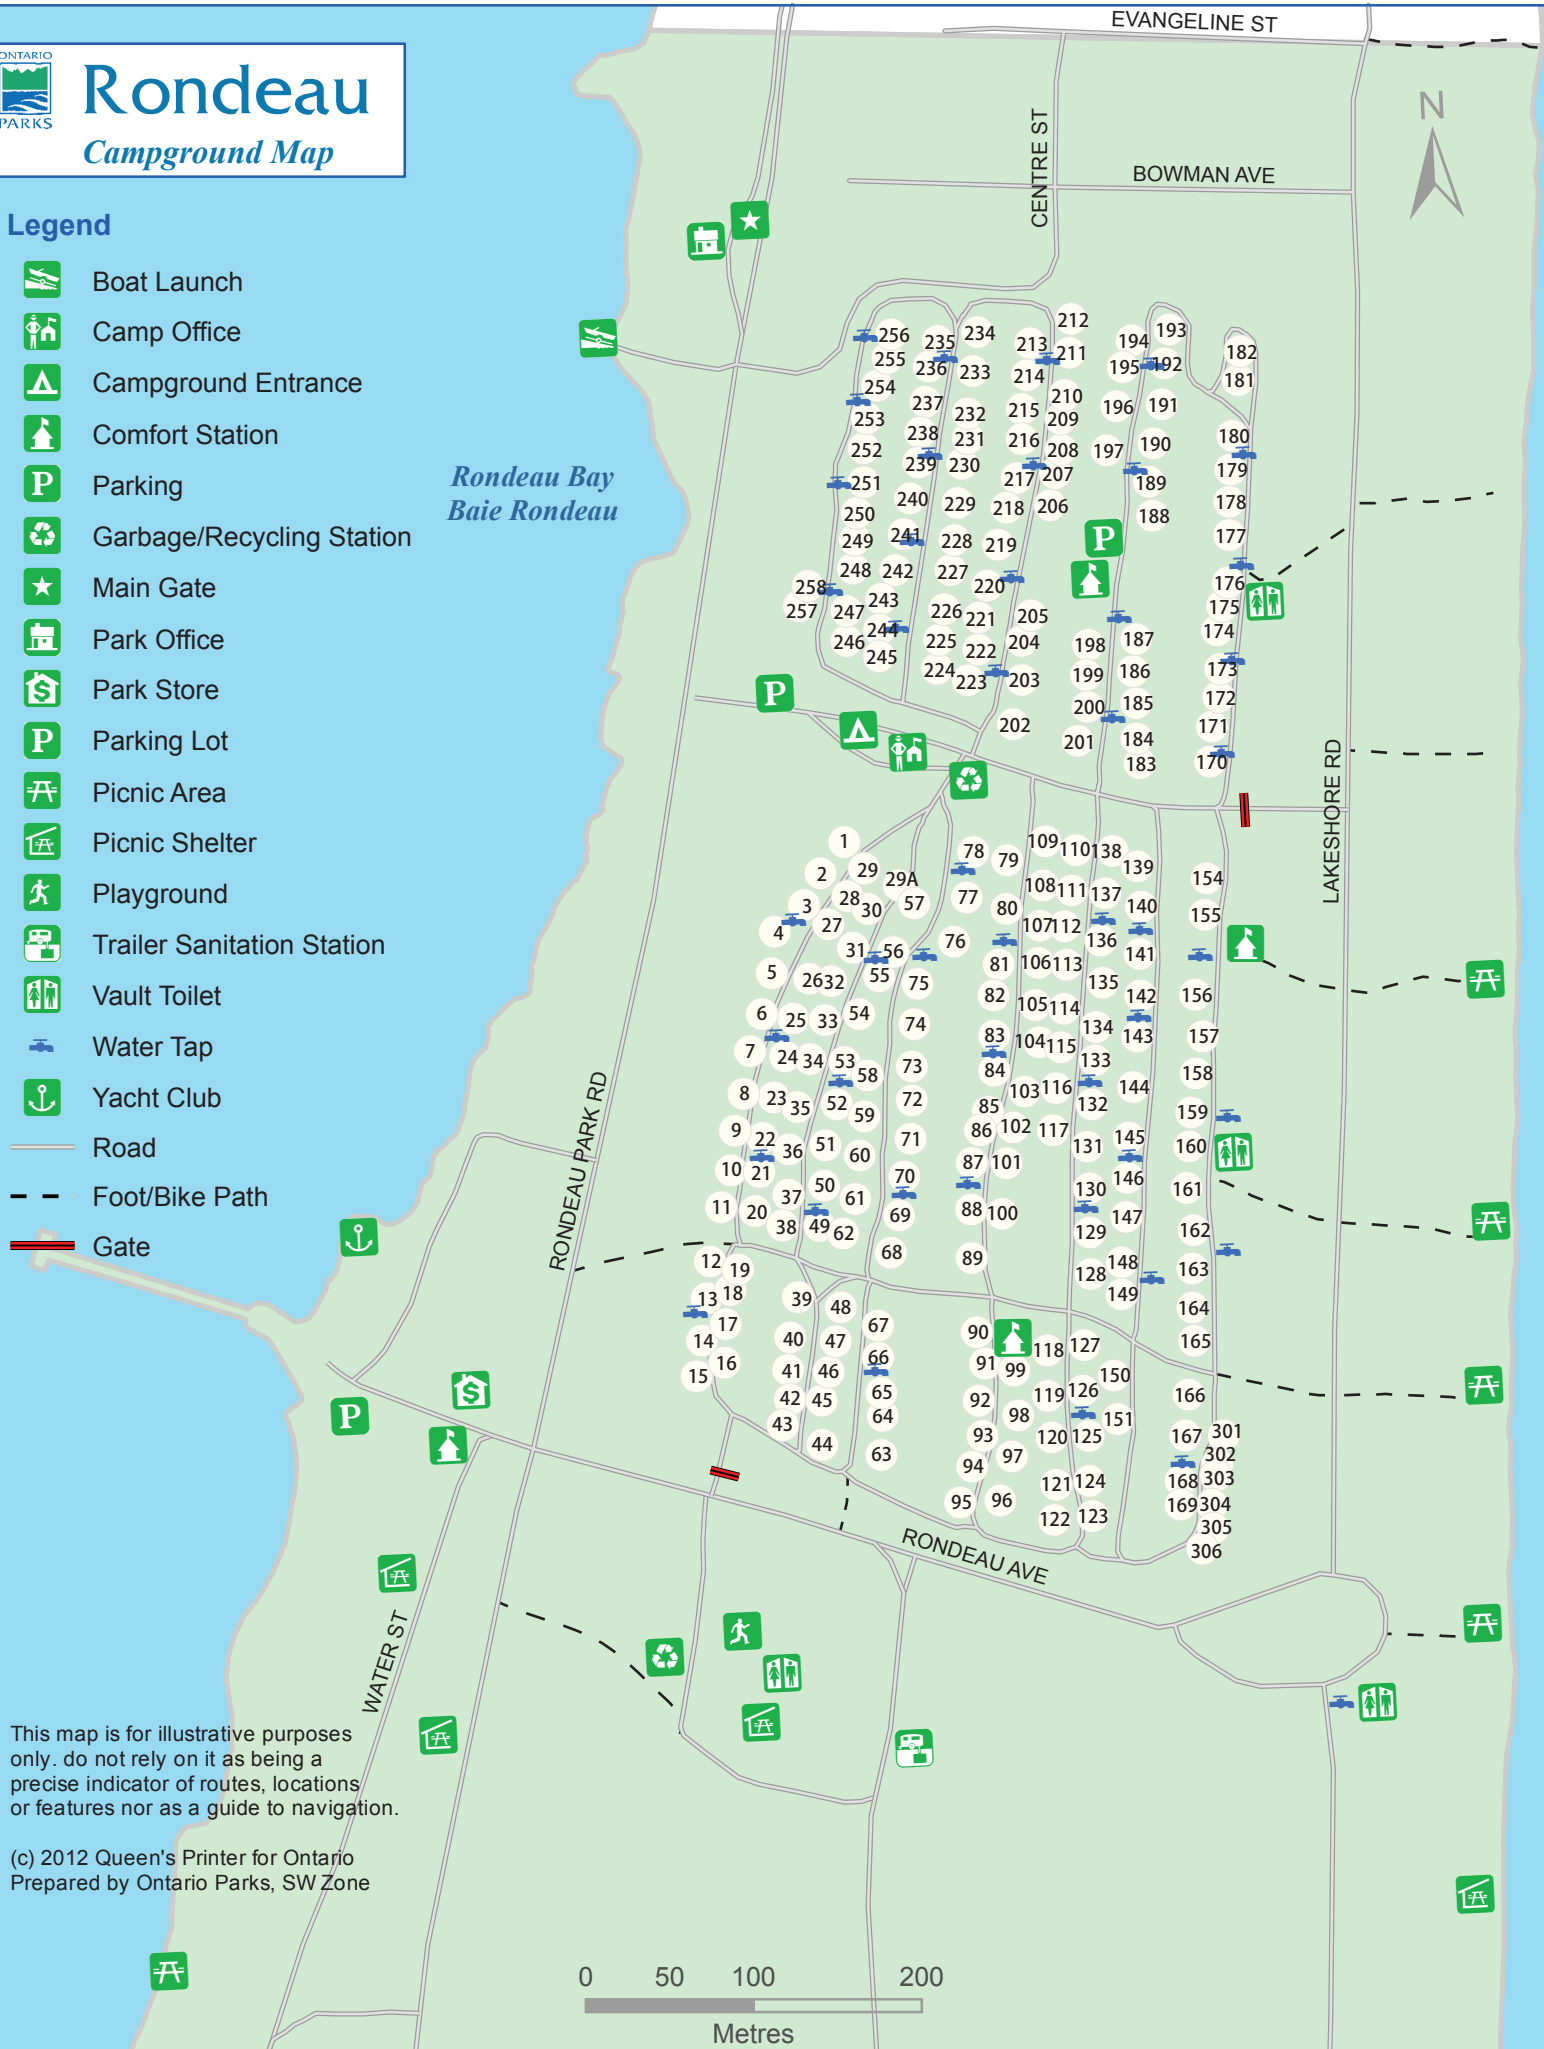

Rondeau

Campground Map

Legend

- Boat Launch
- Camp Office
- Campground Entrance
- Comfort Station
- Parking
- Garbage/Recycling Station
- Main Gate
- Park Office
- Park Store
- Parking Lot
- Picnic Area
- Picnic Shelter
- Playground
- Trailer Sanitation Station
- Vault Toilet
- Water Tap
- Yacht Club
- Road
- Foot/Bike Path
- Gate

Rondeau Bay
Baie Rondeau

This map is for illustrative purposes only. do not rely on it as being a precise indicator of routes, locations or features nor as a guide to navigation.

(c) 2012 Queen's Printer for Ontario
Prepared by Ontario Parks, SW Zone